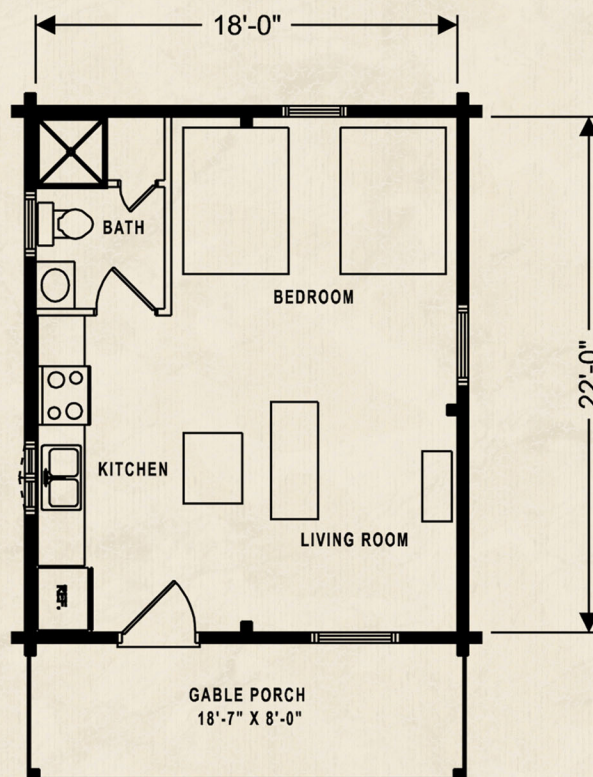

The Trailside

Camp and Cabin Series

18' x 22' Size

396 Square Feet

One Bedrooms

One Full Baths

Decorative full truss on the porch exterior area. Interior features a vaulted ceiling done with rafter and ridge beam.

Optional Design Ideas

Add a deck to the left or right side

Slide the main entrance door over to make an enlarged L shaped kitchen area

Can easily have a queen bed and a bunk bed set up for the family

The 8' porch can be extended to 10' feet for an expanded gathering area