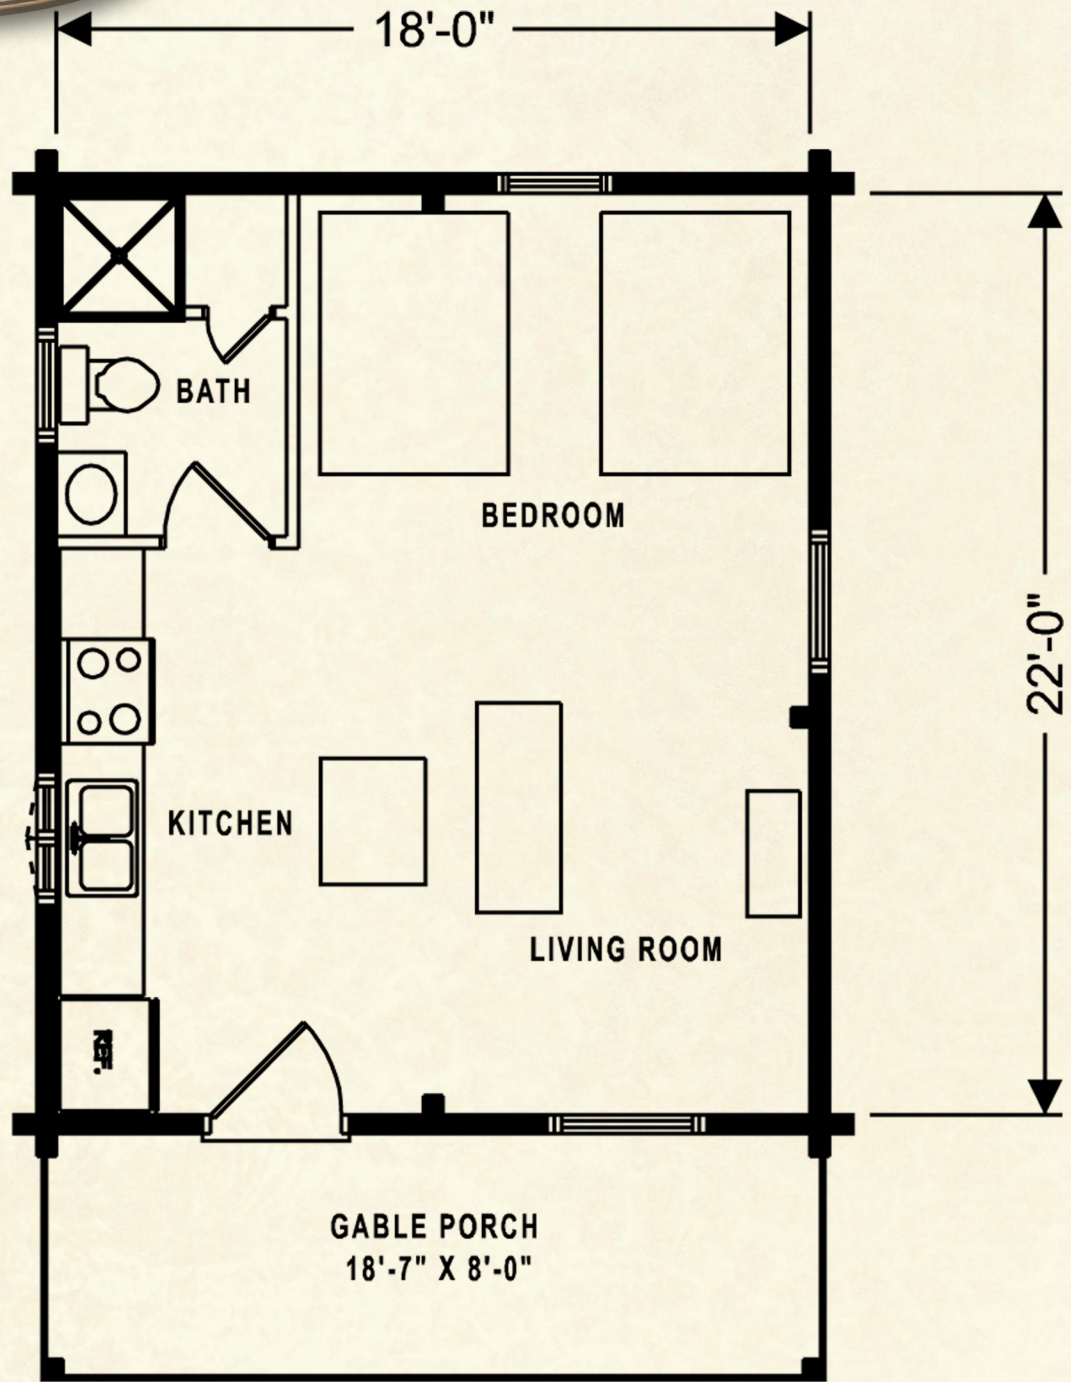

The Trailside

FRONT